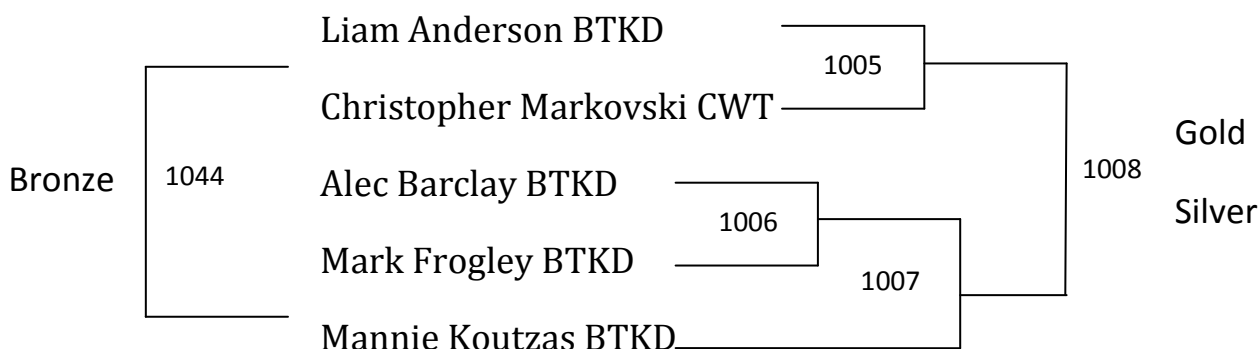

8 – 10 **Yellow** Male